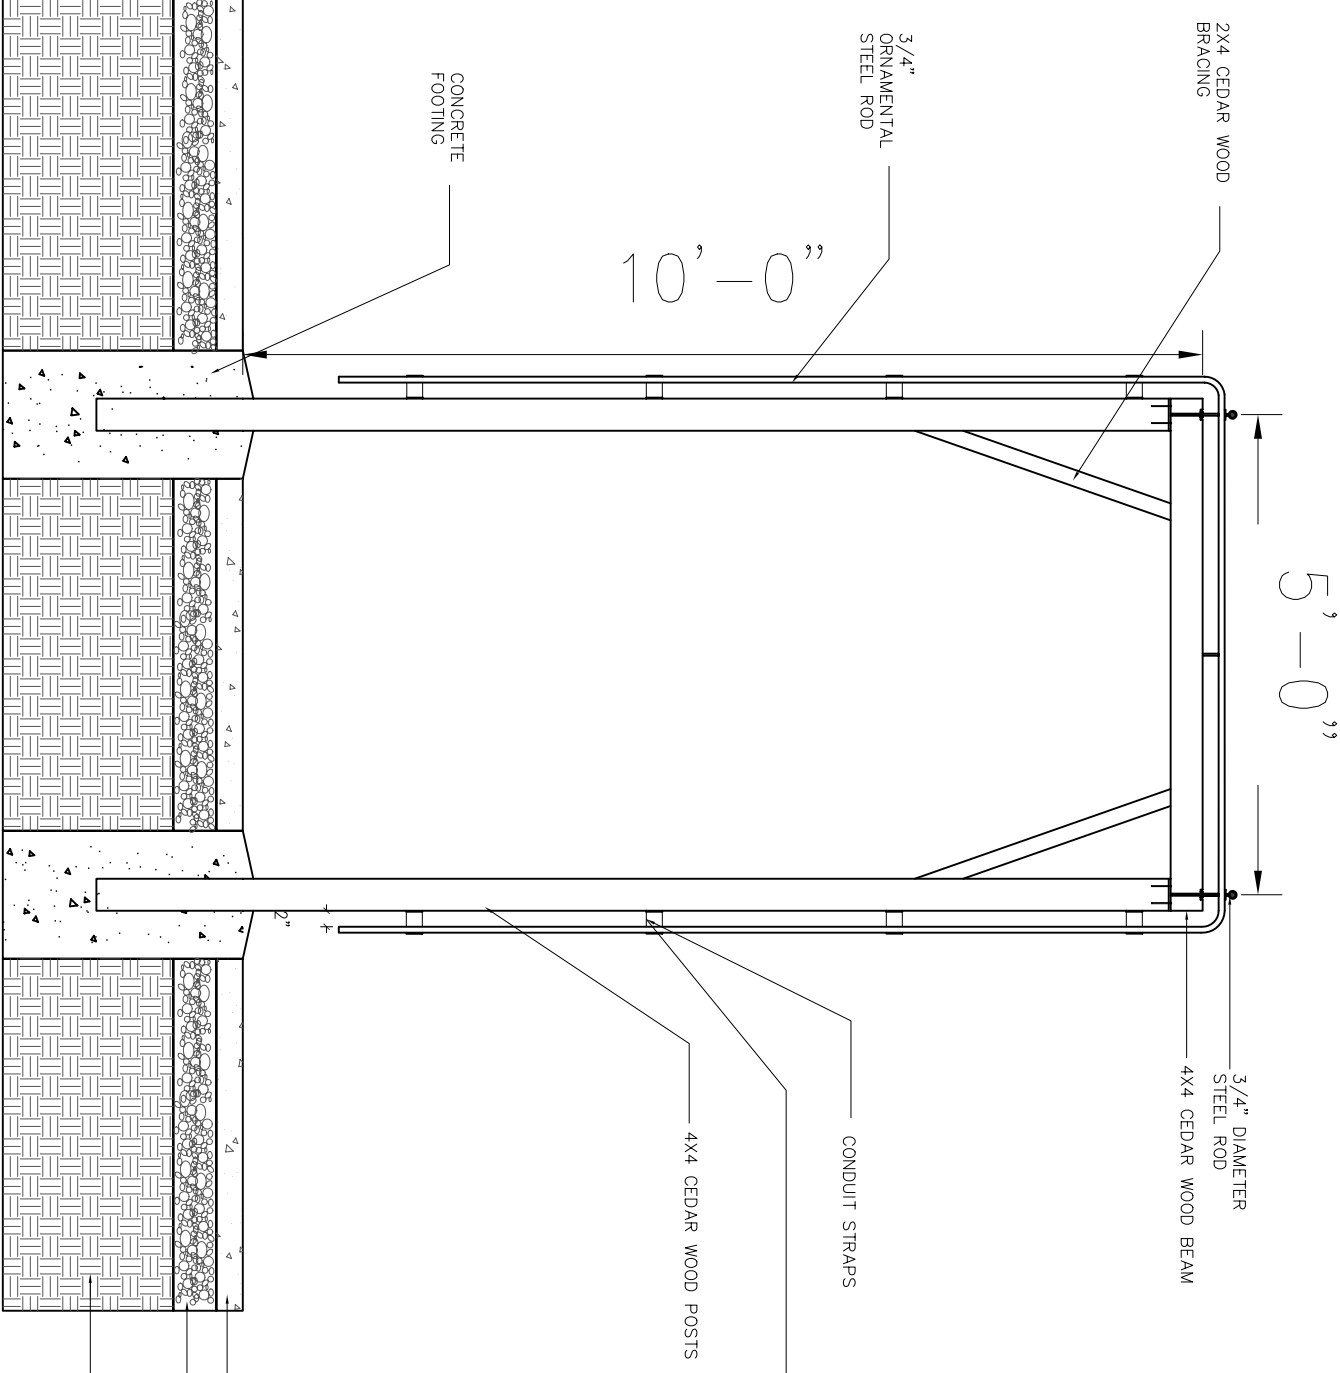

SCALE: 1/2" = 1'
NOTE: DRAFT NOT FOR CONSTRUCTION
DRAWN BY:
CAD TITLE:
DETAIL NO.:

SURFACE FINISH AS SPECIFIED 4" CONC. SLAB WITH INTEGRAL COLOR
 6" COMPACTED AGGREGATE
 COMPACTED SUBGRADE OR UNDISTURBED SOIL